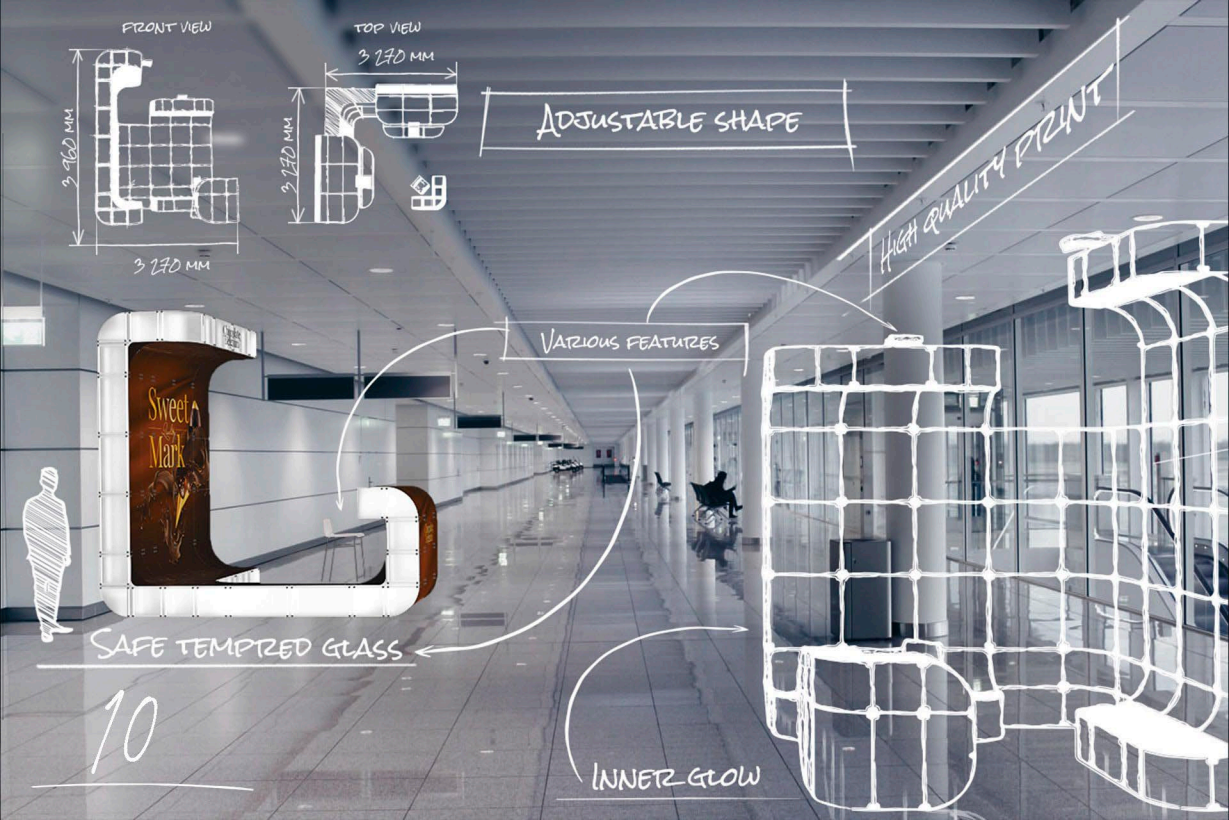

ADJUSTABLE SHAPE

HIGH QUALITY PRINT

VARIOUS FEATURES

SAFE TEMPERED GLASS

10

INNER GLOW