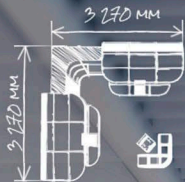

FRONT VIEW

TOP VIEW

ADJUSTABLE SHAPE

HIGH QUALITY PRINT

VARIOUS FEATURES

SAFE TEMPERED GLASS

10

INNER GLOW