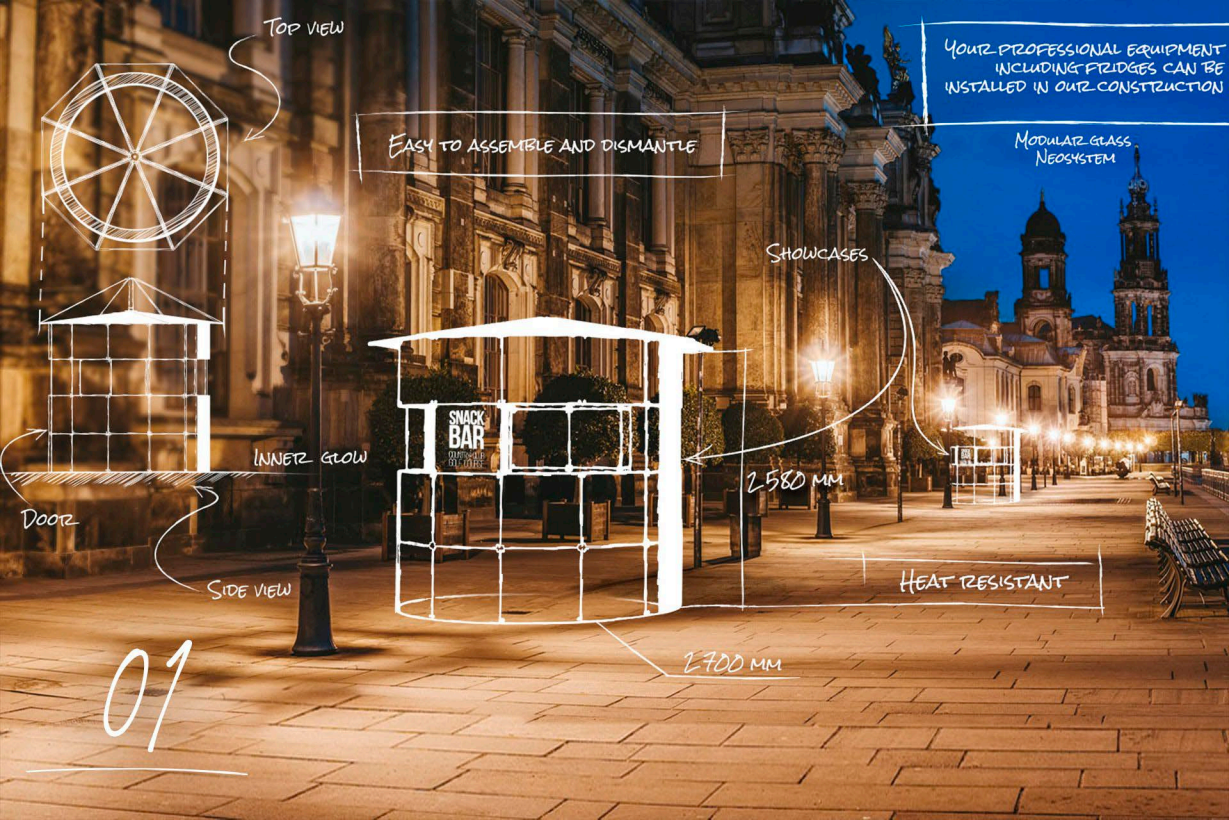

INNER GLOW

SIDE VIEW

DOOR

2580 MM

HEAT RESISTANT

2700 MM

01

NEO
SYSTEM