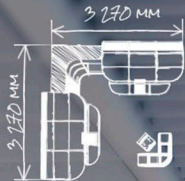

FRONT VIEW

TOP VIEW

ADJUSTABLE SHAPE

HIGH QUALITY PRINT

VARIOUS FEATURES

SAFE TEMPERED GLASS

09

INNER GLOW