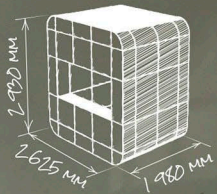

We can easily integrate your professional equipment into our booths

INDOOR CAFE

3d view

environmentally clean

inner glove

integrated doors and shelves

03