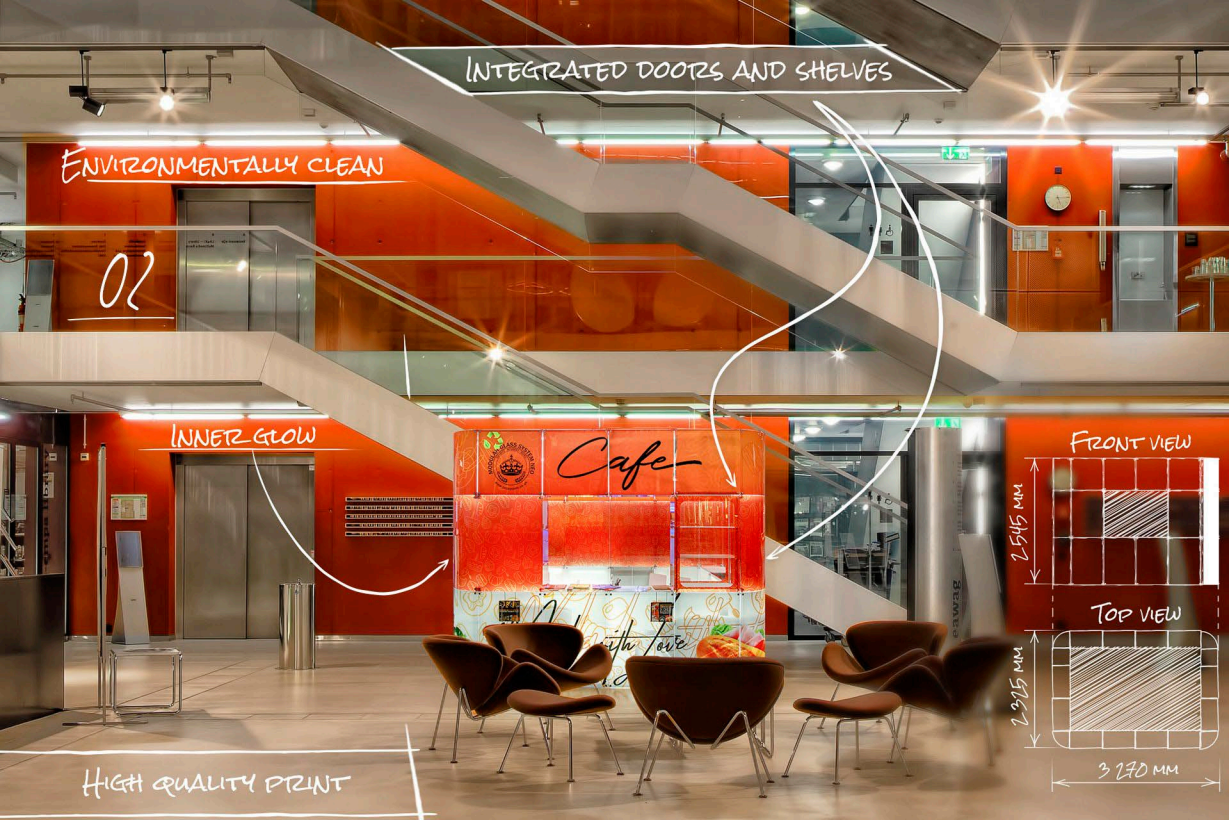

INTEGRATED DOORS AND SHELVES

ENVIRONMENTALLY CLEAN

02

INNER GLOW

Cafe

FRONT VIEW

2545 MM

TOP VIEW

2315 MM

3290 MM

HIGH QUALITY PRINT