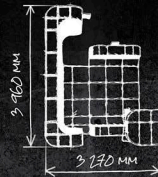

SANITARIUM
APPROPRIATE

TOP VIEW

3D VIEW

3870 MM

3225 MM

Since 1990

ADJUSTABLE SHAPE

FRONT VIEW

TOP VIEW

VARIOUS FEATURES

SAFE TEMPERED GLASS

INNER GLOW

09

3,315 MM

PREMIUM LOOK

3,960 MM