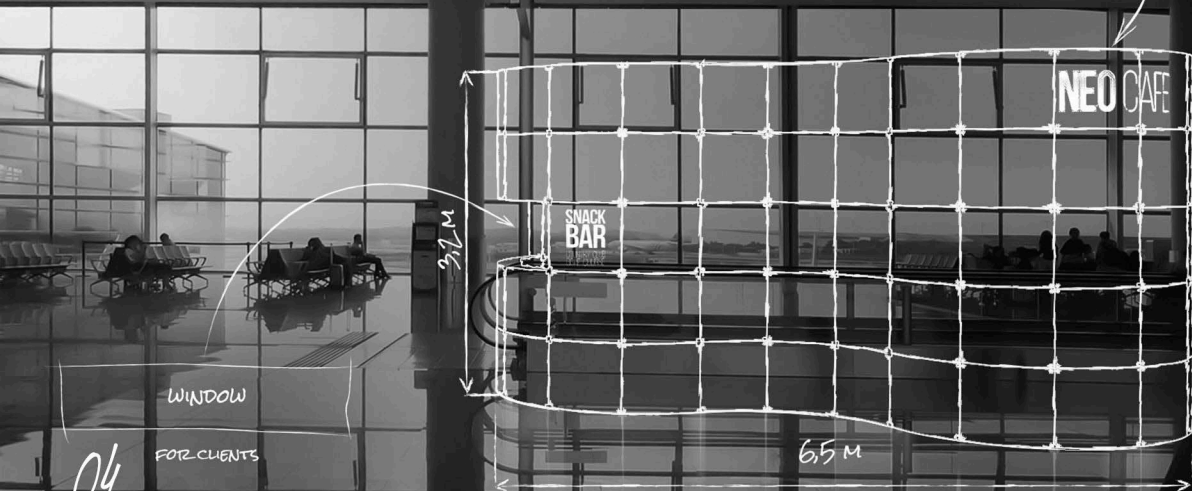

SAFE TEMPERED GLASS

MULTIPLE CONFIGURATIONS

TAILOR-MADE SOLUTION

FOR YOUR BUSINESS

WINDOW

FOR CLIENTS

04

SNACK
BAR

NEO CAFE

3.2 M

6.5 M