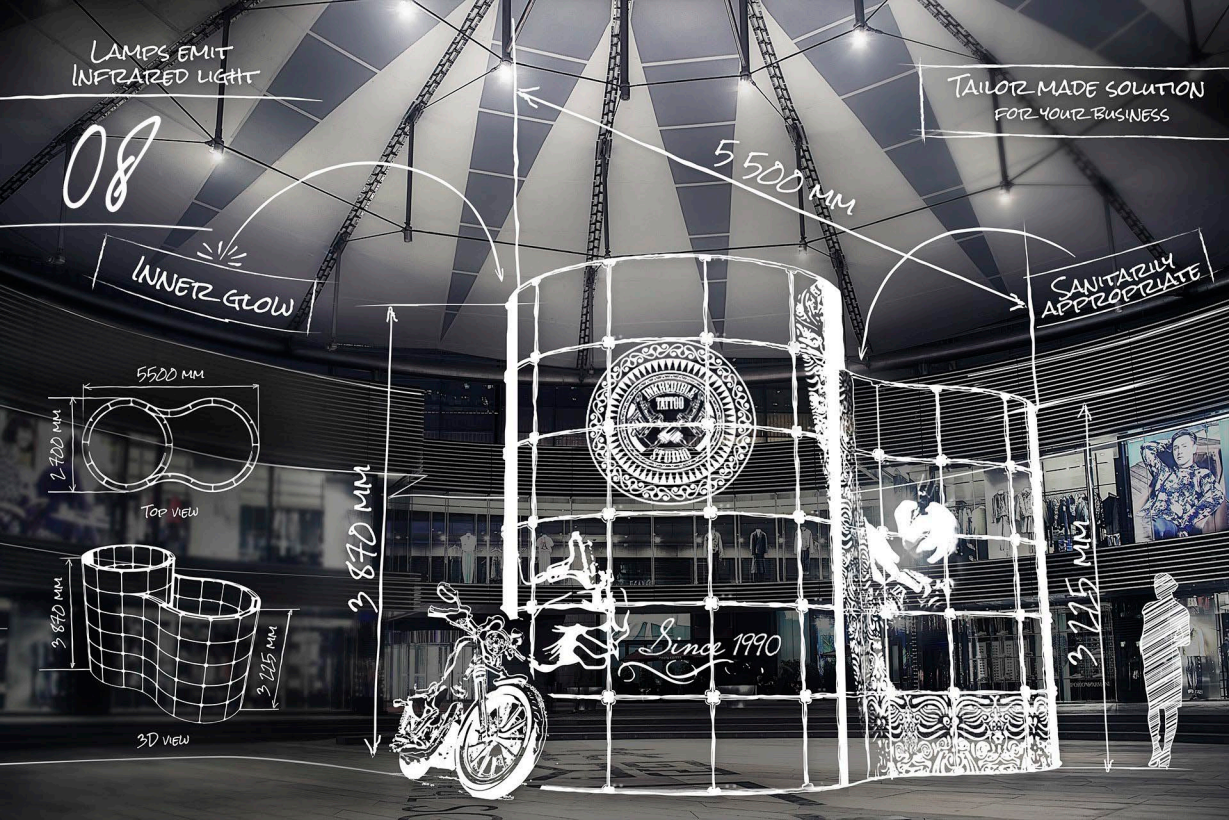

SANITARIUM
APPROPRIATE

TOP VIEW

3D VIEW

3870 MM

3225 MM

Since 1990

ADJUSTABLE SHAPE

FRONT VIEW