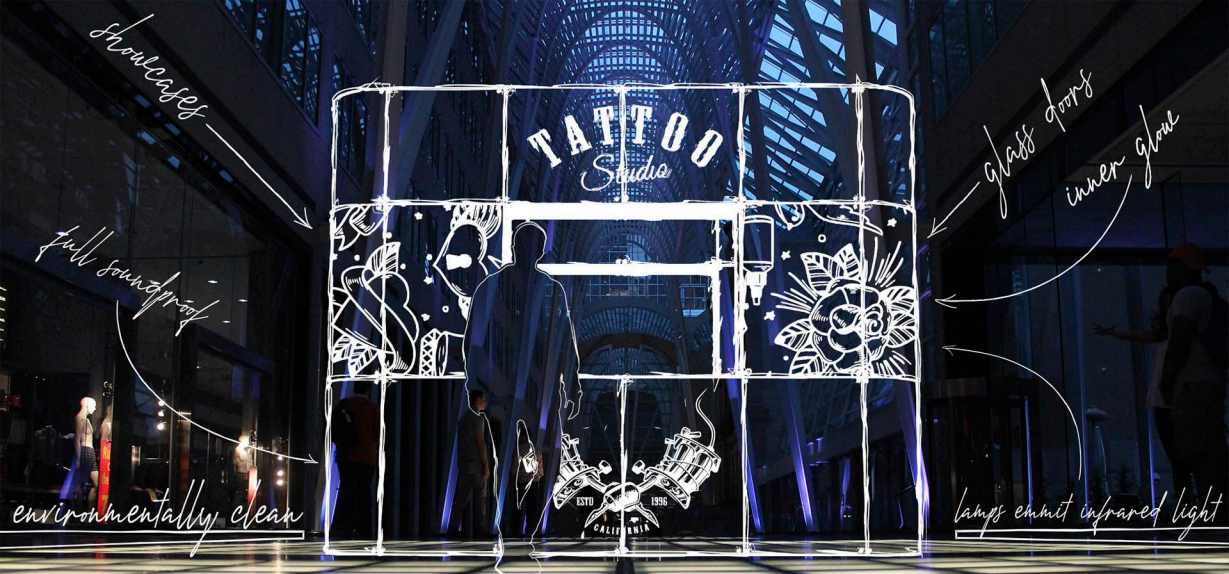

02

front view

top view

tattoo kiosk